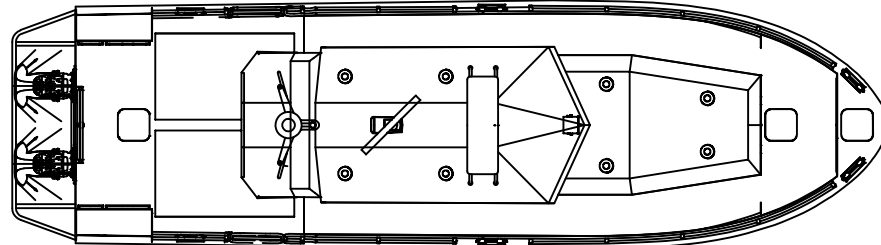

PATROL 130

13 M FAST PATROL BOAT

Main dimensions

Lenght overall: 13,8 m
Breath: 4 m
Draught: 0,75 m
Displacement: 12 t
Power: 2 x 493 kW
Speed: 40 Kn
Range (estimated): 200 Nm
Capacity: 4 persons

Material & construction

Marine aluminium

Ambient conditions

Air: -5°/ +35° C
Seawater: +5°/ +32° C

Tank capacities

Fuel: 960 l
Water: 215 l
Waste: 110 l

Propulsion concept

Main engine: Volvo Penta D11 or equivalent
Gearboxes: Type ZF or equivalent
Waterjets: Hamilton jet or equivalent

Users

Bulgarian Border Police

BALTIC WORKBOATS AS: NASVA HARBOUR, NASVA
KAARMA V, SAARE MK 93872, ESTONIA
T: +372 45 21140 F: +372 45 21145
info@bwb.ee www.balticworkboats.ee