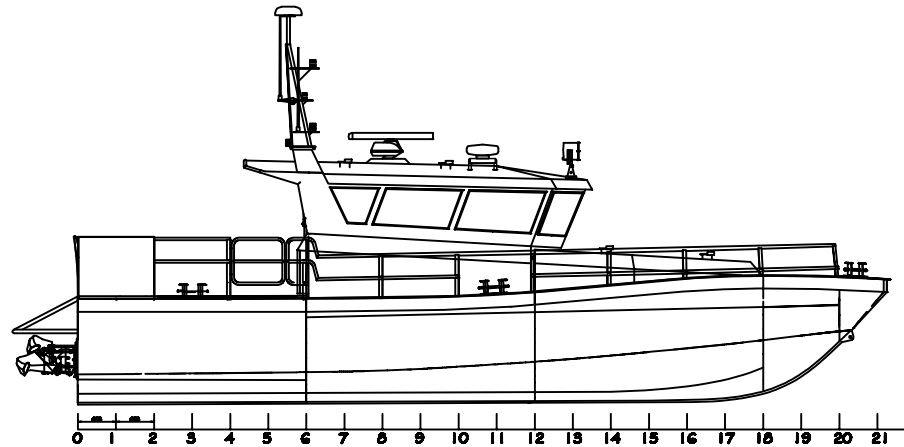

PATROL 130

13 M FAST PATROL BOAT

Main dimensions

Lenght overall: 13,8 m
Breath: 4 m
Draught: 0,75 m
Displacement: 12 t
Power: 2 x 493 kW
Speed: 40 Kn
Range (estimated): 200 Nm
Capacity: 4 persons

Material & construction

Marine aluminium

Ambient conditions

Air: -5°/ +35° C
Seawater: +5°/ +32° C

Tank capacities

Fuel: 960 l
Water: 215 l
Waste: 110 l

Propulsion concept

Main engine: Volvo Penta D11 or equivalent
Gearboxes: Type ZF or equivalent
Waterjets: Hamilton jet or equivalent

Users

Bulgarian Border Police

BALTIC WORKBOATS AS: NASVA HARBOUR, NASVA
KAARMA V, SAARE MK 93872, ESTONIA
T: +372 45 21140 F: +372 45 21145
info@bwb.ee www.balticworkboats.ee