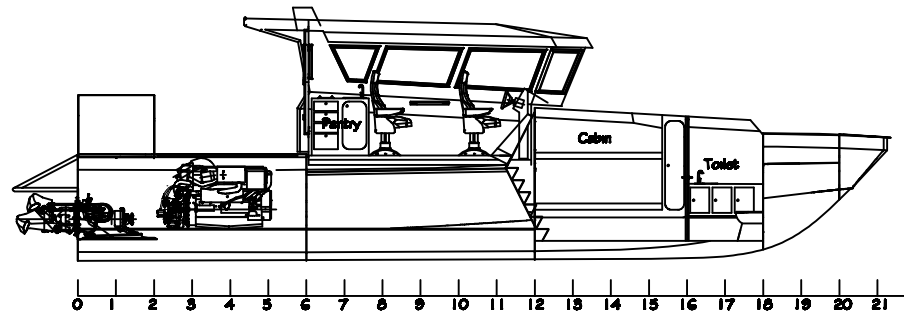

PATROL 130

13 M FAST PATROL BOAT

Main dimensions

Lenght overall: 13,8 m
Breath: 4 m
Draught: 0,75 m
Displacement: 12 t
Power: 2 x 493 kW
Speed: 40 Kn
Range (estimated): 200 Nm
Capacity: 4 persons

Material & construction

Marine aluminium

Ambient conditions

Air: -5°/ +35° C
Seawater: +5°/ +32° C

Tank capacities

Fuel: 960 l
Water: 215 l
Waste: 110 l

Propulsion concept

Main engine: Volvo Penta D11 or equivalent
Gearboxes: Type ZF or equivalent
Waterjets: Hamilton jet or equivalent

Users

Bulgarian Border Police

BALTIC WORKBOATS AS: NASVA HARBOUR, NASVA
KAARMA V, SAARE MK 93872, ESTONIA
T: +372 45 21140 F: +372 45 21145
info@bwb.ee www.balticworkboats.ee