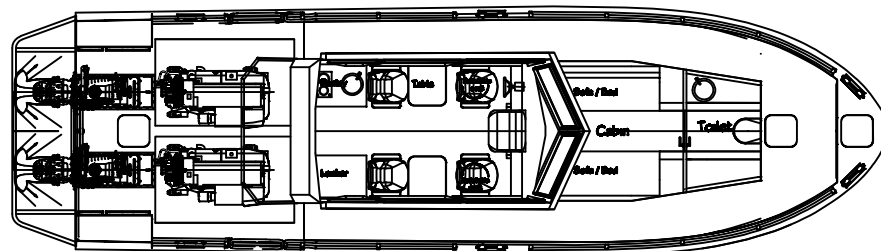

PATROL 130

13 M FAST PATROL BOAT

Main dimensions

Lenght overall: 13,8 m
Breath: 4 m
Draught: 0,75 m
Displacement: 12 t
Power: 2 x 493 kW
Speed: 40 Kn
Range (estimated): 200 Nm
Capacity: 4 persons

Material & construction

Marine aluminium

Ambient conditions

Air: -5°/ +35° C
Seawater: +5°/ +32° C

Tank capacities

Fuel: 960 l
Water: 215 l
Waste: 110 l

Propulsion concept

Main engine: Volvo Penta D11 or equivalent
Gearboxes: Type ZF or equivalent
Waterjets: Hamilton jet or equivalent

Users

Bulgarian Border Police

BALTIC WORKBOATS AS: NASVA HARBOUR, NASVA
KAARMA V, SAARE MK 93872, ESTONIA
T: +372 45 21140 F: +372 45 21145
info@bwb.ee www.balticworkboats.ee