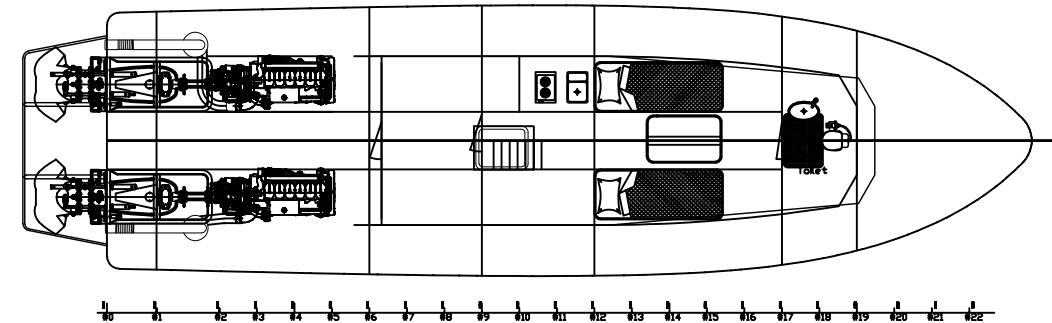

PATROL 150

16 M FAST PATROL BOAT

Main dimensions

Lenght overall: 16,15 m
Breath: 4,40 m
Draught: 0,75 m
Displacement: 16 t
Power: 2 x 537 kW
Speed: 40 Kn
Range (estimated): 350 Nm
Capacity: 5 persons

Material & construction

Marine aluminium

Ambient conditions

Air: -5°/ +35° C
Seawater: +5°/ +32° C

Tank capacities

Fuel: 2200 l
Water: 215 l
Waste: 215 l

Propulsion concept

Main engine: MAN R6-730 or equivalent
Gearboxes: Type ZF or equivalent
Waterjets: Rolls-royce FF410
or equivalent

Users

Azerbaijan Customs

BALTIC WORKBOATS AS: NASVA HARBOUR, NASVA
KAARMA V, SAARE MK 93872, ESTONIA
T: +372 45 21140 F: +372 45 21145
info@bwb.ee www.balticworkboats.ee