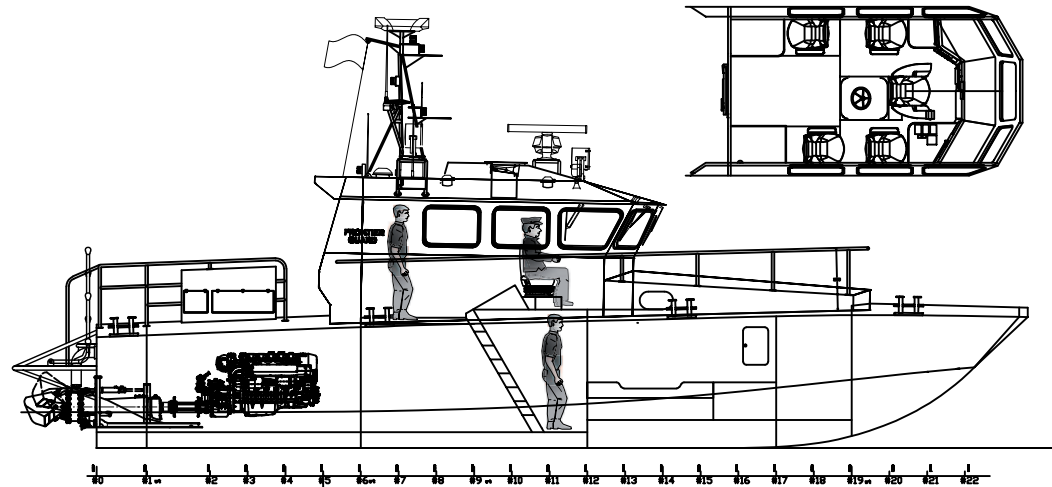

PATROL 150

16 M FAST PATROL BOAT

Main dimensions

Lenght overall: 16,15 m
Breath: 4,40 m
Draught: 0,75 m
Displacement: 16 t
Power: 2 x 537 kW
Speed: 40 Kn
Range (estimated): 350 Nm
Capacity: 5 persons

Material & construction

Marine aluminium

Ambient conditions

Air: -5°/ +35° C
Seawater: +5°/ +32° C

Tank capacities

Fuel: 2200 l
Water: 215 l
Waste: 215 l

Propulsion concept

Main engine: MAN R6-730 or equivalent
Gearboxes: Type ZF or equivalent
Waterjets: Rolls-royce FF410
or equivalent

Users

Azerbaijan Customs

BALTIC WORKBOATS AS: NASVA HARBOUR, NASVA
KAARMA V, SAARE MK 93872, ESTONIA
T: +372 45 21140 F: +372 45 21145
info@bwb.ee www.balticworkboats.ee