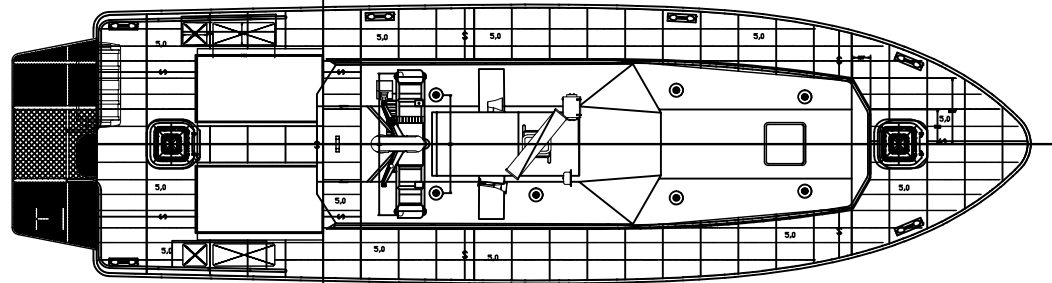

PATROL 150

16 M FAST PATROL BOAT

Main dimensions

Lenght overall: 16,15 m
Breath: 4,40 m
Draught: 0,75 m
Displacement: 16 t
Power: 2 x 537 kW
Speed: 40 Kn
Range (estimated): 350 Nm
Capacity: 5 persons

Material & construction

Marine aluminium

Ambient conditions

Air: -5°/ +35° C
Seawater: +5°/ +32° C

Tank capacities

Fuel: 2200 l
Water: 215 l
Waste: 215 l

Propulsion concept

Main engine: MAN R6-730 or equivalent
Gearboxes: Type ZF or equivalent
Waterjets: Rolls-royce FF410
or equivalent

Users

Azerbaijan Customs

BALTIC WORKBOATS AS: NASVA HARBOUR, NASVA
KAARMA V, SAARE MK 93872, ESTONIA
T: +372 45 21140 F: +372 45 21145
info@bwb.ee www.balticworkboats.ee