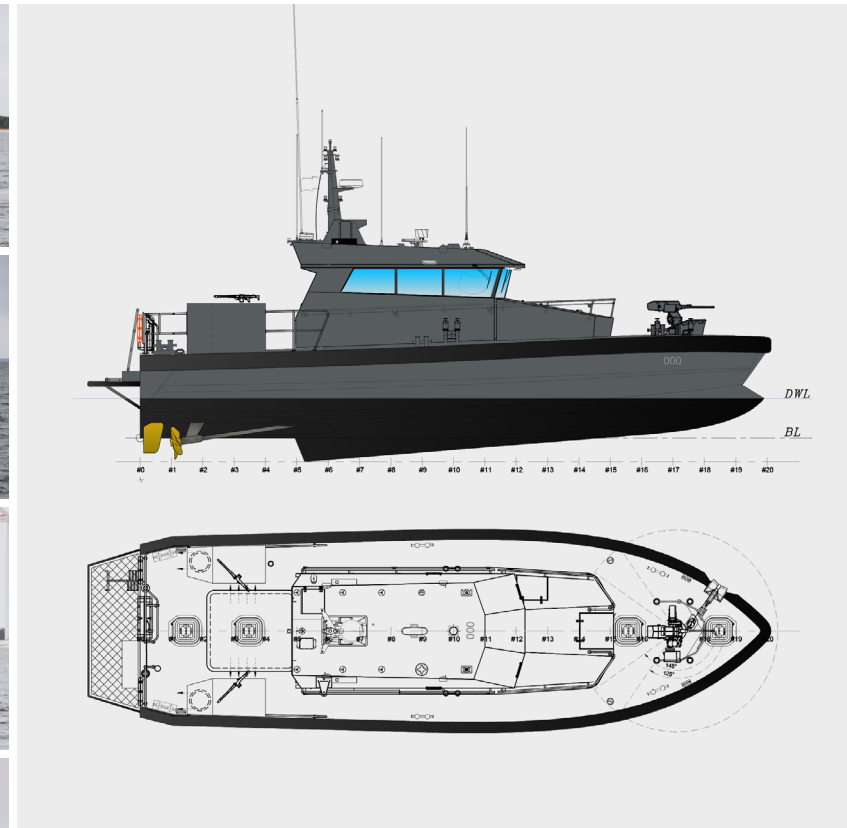

GENERAL

Hull material	Aluminium
Superstructure	Aluminium
Main functions	Patrol duties, maritime safety, securing economical waters, SAR

MAIN DIMENSIONS

Length overall (m)	17,25
Beam overall (m)	5,42
Draught max (m)	1,6
Crew	up to 6

TANK CAPACITIES

Fuel (L)	2300
Fresh water (L)	120
Waste water (black)(L)	120
Towing capability	Small craft emergency towing

PERFORMANCES

Speed (kn)	33
Range (nm)	260 nm @25 kn
Fuel consumption l/h	250L/h @25kn
Noise level in wheelhouse	67 dB @ @ 25 kn

PROPULSION SYSTEM

Main engines	Volvo D13 1000
Total Power	2 x 735 kw
Gearboxes	2x ZF665 V
Propulsion	2x fixed pitch propellers
Bow thruster	Optional

SPECIAL FEATURES

- Gyrostabilizer
- Machine gun mounts
- Remote weapon station
- Ballistic protection

CURRENT USER: Estonian Navy

Baltic Workboats AS

Nasva Harbour
Sadama 26, Nasva
93872 Saaremaa, Estonia

Phone: +372 45 21140
sales@bwb.ee
balticworkboats.ee