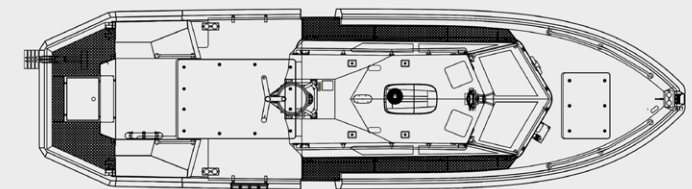

GENERAL

Hull material	Aluminium
Superstructure	Aluminium
Main functions	Patrol duties, maritime safety, securing economical waters, SAR

MAIN DIMENSIONS

Length overall (m)	11,9
Beam overall (m)	3,1
Draught max (m)	0,7
Crew	3

TANK CAPACITIES

Fuel (L)	1 000

PERFORMANCES

Speed (kn)	35
Range @ 30 kn speed (nm)	225

PROPULSION SYSTEM

Main engines	1 x Volvo Penta D11-670
Total Power	490 kW
Gearboxes	1 x ZF325
Propulsion	1 x Kamewa A39-5

USERS: Estonian Police and Border Guard

Baltic Workboats AS

Nasva Harbour
Sadama 26, Nasva
93872 Saaremaa, Estonia

Phone: +372 45 21140
sales@bwb.ee
balticworkboats.ee