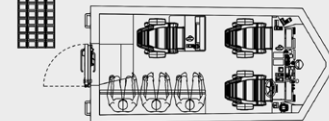

GENERAL

Hull material	Aluminium
Superstructure	Aluminium
Main functions	Patrol duties, maritime safety, securing economical waters, SAR

MAIN DIMENSIONS

Length overall (m)	11,9
Beam overall (m)	3,1
Draught max (m)	0,7
Crew	3

TANK CAPACITIES

Fuel (L)	1 000

PERFORMANCES

Speed (kn)	35
Range @ 30 kn speed (nm)	225

PROPULSION SYSTEM

Main engines	1 x Volvo Penta D11-670
Total Power	490 kW
Gearboxes	1 x ZF325
Propulsion	1 x Kamewa A39-5