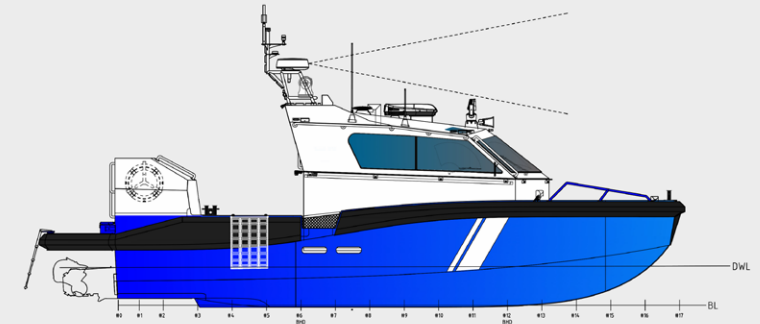

GENERAL

Hull material	Aluminium
Superstructure	Aluminium
Main functions	Patrol duties, maritime safety, securing economical waters, SAR

MAIN DIMENSIONS

Length overall (m)	11,9
Beam overall (m)	3,1
Draught max (m)	0,7
Crew	3

TANK CAPACITIES

Fuel (L)	1 000

PERFORMANCES

Speed (kn)	35
Range @ 30 kn speed (nm)	225

PROPULSION SYSTEM

Main engines	1 x Volvo Penta D11-670
Total Power	490 kW
Gearboxes	1 x ZF325
Propulsion	1 x Kamewa A39-5

USERS: Estonian Police and Border Guard

Baltic Workboats AS

Nasva Harbour
Sadama 26, Nasva
93872 Saaremaa, Estonia

Phone: +372 45 21140
sales@bwb.ee
balticworkboats.ee