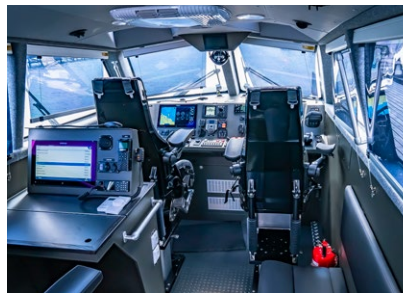

GENERAL

Hull material	Aluminium
Superstructure	Aluminium
Main functions	Patrol duties, maritime safety, securing economical waters, SAR

MAIN DIMENSIONS

Length overall (m)	11,9
Beam overall (m)	3,1
Draught max (m)	0,7
Crew	3

TANK CAPACITIES

Fuel (L)	1 000

PERFORMANCES

Speed (kn)	35
Range @ 30 kn speed (nm)	225

PROPULSION SYSTEM

Main engines	1 x Volvo Penta D11-670
Total Power	490 kW
Gearboxes	1 x ZF325
Propulsion	1 x Kamewa A39-5

USERS: Estonian Police and Border Guard

Baltic Workboats AS

Nasva Harbour
Sadama 26, Nasva
93872 Saaremaa, Estonia

Phone: +372 45 21140
sales@bwb.ee
balticworkboats.ee