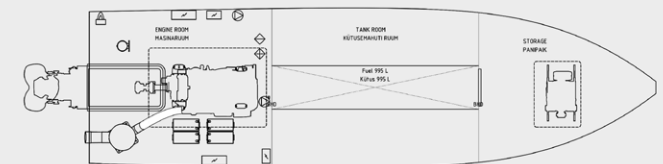

GENERAL

Hull material	Aluminium
Superstructure	Aluminium
Main functions	Patrol duties, maritime safety, securing economical waters, SAR

MAIN DIMENSIONS

Length overall (m)	11,9
Beam overall (m)	3,1
Draught max (m)	0,7
Crew	3

TANK CAPACITIES

Fuel (L)	1 000

PERFORMANCES

Speed (kn)	35
Range @ 30 kn speed (nm)	225

PROPULSION SYSTEM

Main engines	1 x Volvo Penta D11-670
Total Power	490 kW
Gearboxes	1 x ZF325
Propulsion	1 x Kamewa A39-5

USERS: Estonian Police and Border Guard

Baltic Workboats AS

Nasva Harbour
Sadama 26, Nasva
93872 Saaremaa, Estonia

Phone: +372 45 21140
sales@bwb.ee
balticworkboats.ee