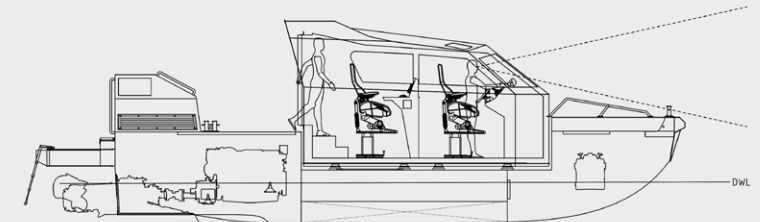

GENERAL

Hull material	Aluminium
Superstructure	Aluminium
Main functions	Patrol duties, maritime safety, securing economical waters, SAR

MAIN DIMENSIONS

Length overall (m)	11,9
Beam overall (m)	3,1
Draught max (m)	0,7
Crew	3

TANK CAPACITIES

Fuel (L)	1 000

PERFORMANCES

Speed (kn)	35
Range @ 30 kn speed (nm)	225

PROPULSION SYSTEM

Main engines	1 x Volvo Penta D11-670
Total Power	490 kW
Gearboxes	1 x ZF325
Propulsion	1 x Kamewa A39-5

USERS: Estonian Police and Border Guard

Baltic Workboats AS

Nasva Harbour
Sadama 26, Nasva
93872 Saaremaa, Estonia

Phone: +372 45 21140
sales@bwb.ee
balticworkboats.ee